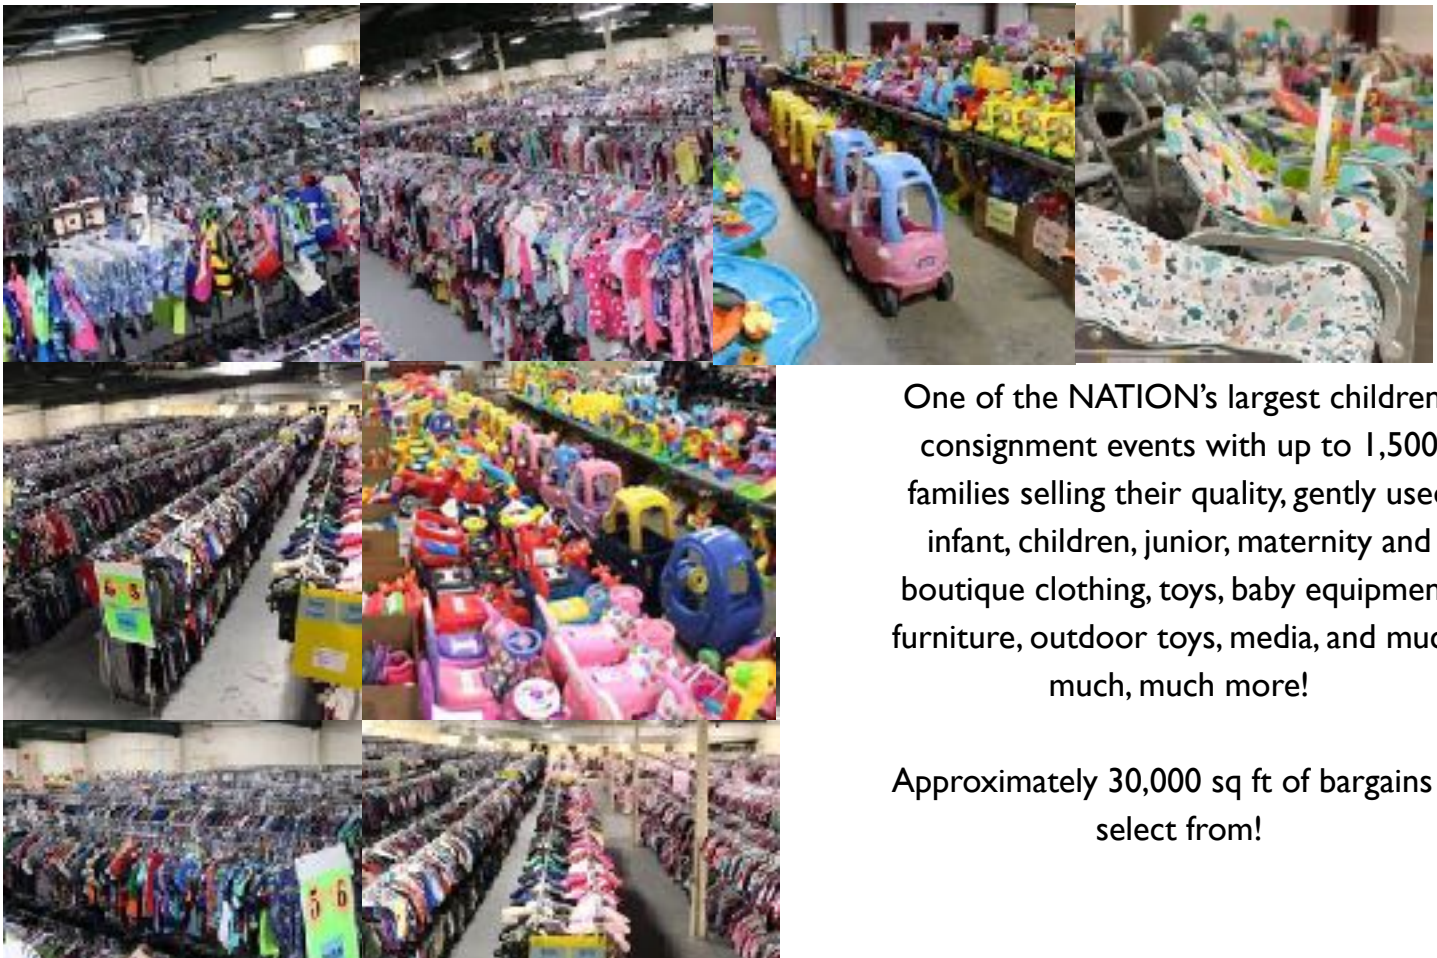

Kidsignments, Inc.

Gwinnett County Fairgrounds
2405 Sugarloaf Pkwy, Lawrenceville, GA
www.kidsignments.com

MON. AUG 14 9AM* - 7PM

*MON - NO INFANTS, CHILDREN, STROLLERS OR UNTIL AFTER 1PM OR NO LINES (WHICHEVER LATER)

TUES. AUG 15 9AM - 7PM

WED. AUG 16 9AM - 7PM~ITEMS WITHOUT NR ON TAG ARE 25% OFF

THUR. AUG 17 9AM - 7PM~ITEMS WITHOUT NR ON TAG ARE 33% OFF

FRI. AUG 18 9AM - 6PM~ ITEMS WITHOUT NR ON TAG ARE 40% OFF

SAT. AUG 19 9AM - 6PM~ ITEMS WITHOUT NR ON TAG ARE 50% OFF

One of the NATION's largest childrens consignment events with up to 1,500 families selling their quality, gently used infant, children, junior, maternity and boutique clothing, toys, baby equipment, furniture, outdoor toys, media, and much, much, much more!

Approximately 30,000 sq ft of bargains to select from!